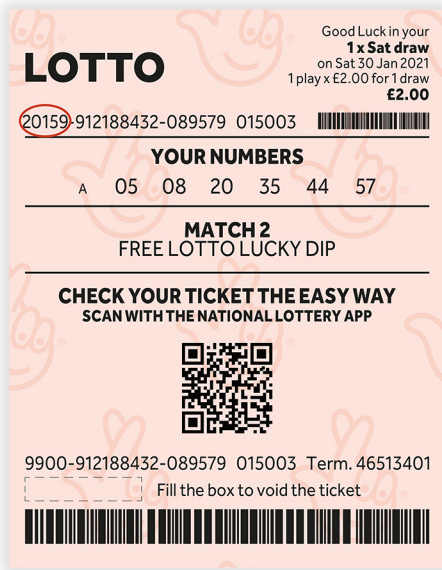

Draw Based Games

Draw Based Games include Lotto, Euromillions, Set for Life, Thunderball and Hotpicks Please input the first 4 or 5 digits before the hyphen of your ticket serial number

Scratchcards

Please enter the 10 digit reference number from the bottom right hand corner of your scratchcard. Exclude any hyphens or letters

Instant Win Games

Please input your 10 digit play number which can be found in the 'My Games' section of 'My Account' in your online account or in the app