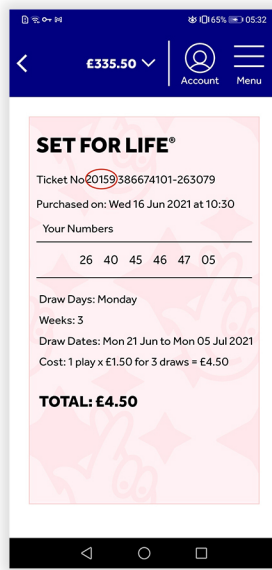

Draw Based Games

Draw Based Games include Lotto, Euromillions, Set for Life, Thunderball and Hotpicks Please input the first 4 or 5 digits before the hyphen of your ticket serial number

Scratchcards

Please enter the 10 digit reference number from the bottom right hand corner of your scratchcard. Exclude any hyphens or letters

Instant Win Games

Please input your 10 digit play number which can be found in the 'My Games' section of 'My Account' in your online account or in the app